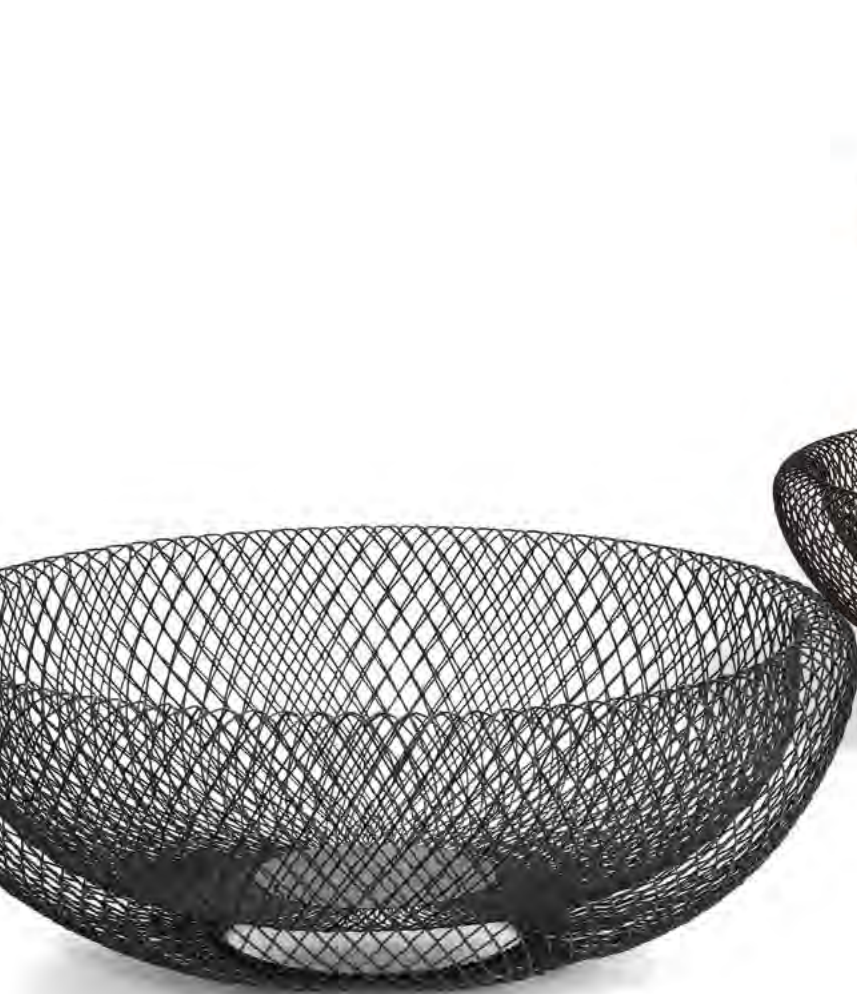

MESH XL

Schale
Stahl, pulverbeschichtet
Bowl
steel, powder-coated
Design: Flip

40 cm Ø
153006 | VE 2 |

MESH

Etagere
Stahl, pulverbeschichtet
Etagere
steel, powdercoated
Design: Flip

29 cm Ø
153014 | VE 4 |